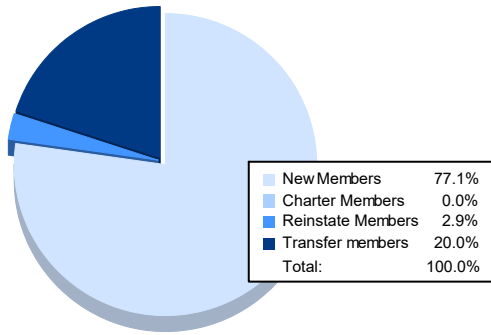

Year	New Clubs	Dropped Clubs	Gain/ Loss Clubs	New Members	Charter Members	Reinstate Members	Transfer Members	Total Member Added	Total Members Dropped	Gain/ Loss Members
2017-2018	0	1	-1	7	1	0	1	9	27	-18
2018-2019	0	1	-1	23	0	1	0	24	25	-1
2019-2020	0	1	-1	7	0	0	0	7	44	-37
2020-2021	0	0	0	15	0	0	2	17	30	-13
2021-2022	0	0	0	27	0	1	7	35	13	22
<b>Average</b>	<b>0</b>	<b>1</b>	<b>-1</b>	<b>16</b>	<b>0</b>	<b>0</b>	<b>2</b>	<b>18</b>	<b>28</b>	<b>-9</b>

### Membership Composition June 2022 Cumulative