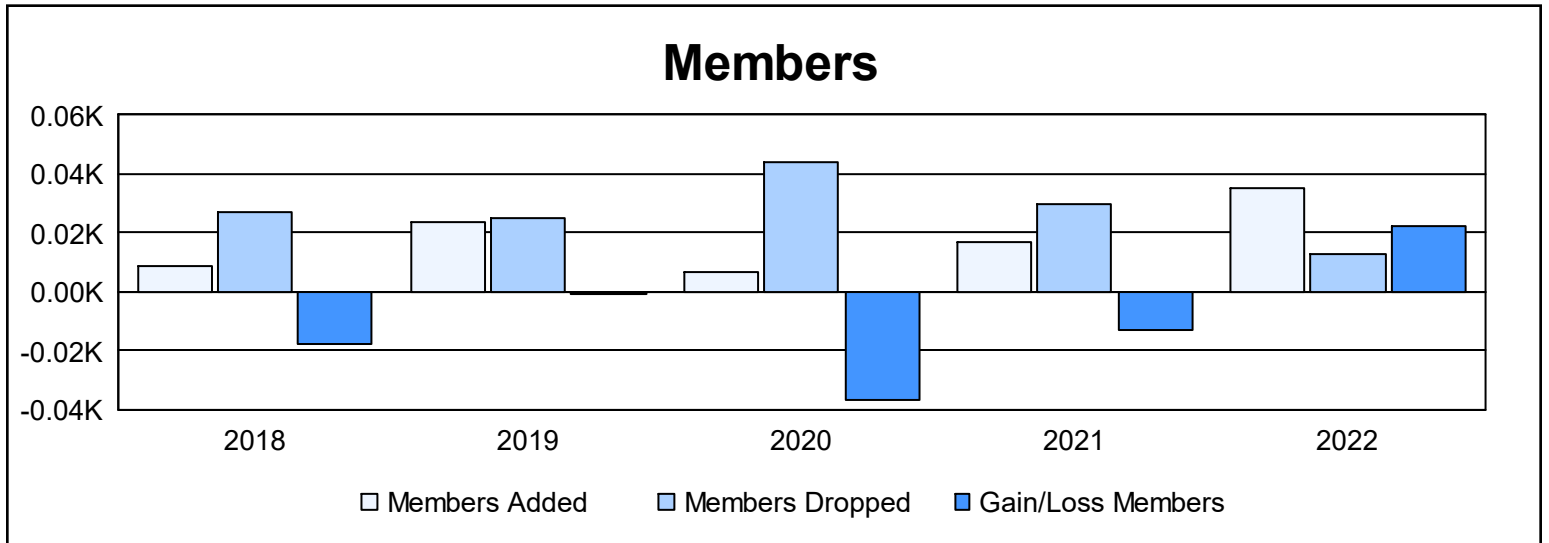

Year	New Clubs	Dropped Clubs	Gain/ Loss Clubs	New Members	Charter Members	Reinstate Members	Transfer Members	Total Member Added	Total Members Dropped	Gain/ Loss Members
2017-2018	0	1	-1	7	1	0	1	9	27	-18
2018-2019	0	1	-1	23	0	1	0	24	25	-1
2019-2020	0	1	-1	7	0	0	0	7	44	-37
2020-2021	0	0	0	15	0	0	2	17	30	-13
2021-2022	0	0	0	27	0	1	7	35	13	22
<b>Average</b>	<b>0</b>	<b>1</b>	<b>-1</b>	<b>16</b>	<b>0</b>	<b>0</b>	<b>2</b>	<b>18</b>	<b>28</b>	<b>-9</b>

### Membership Composition June 2022 Cumulative