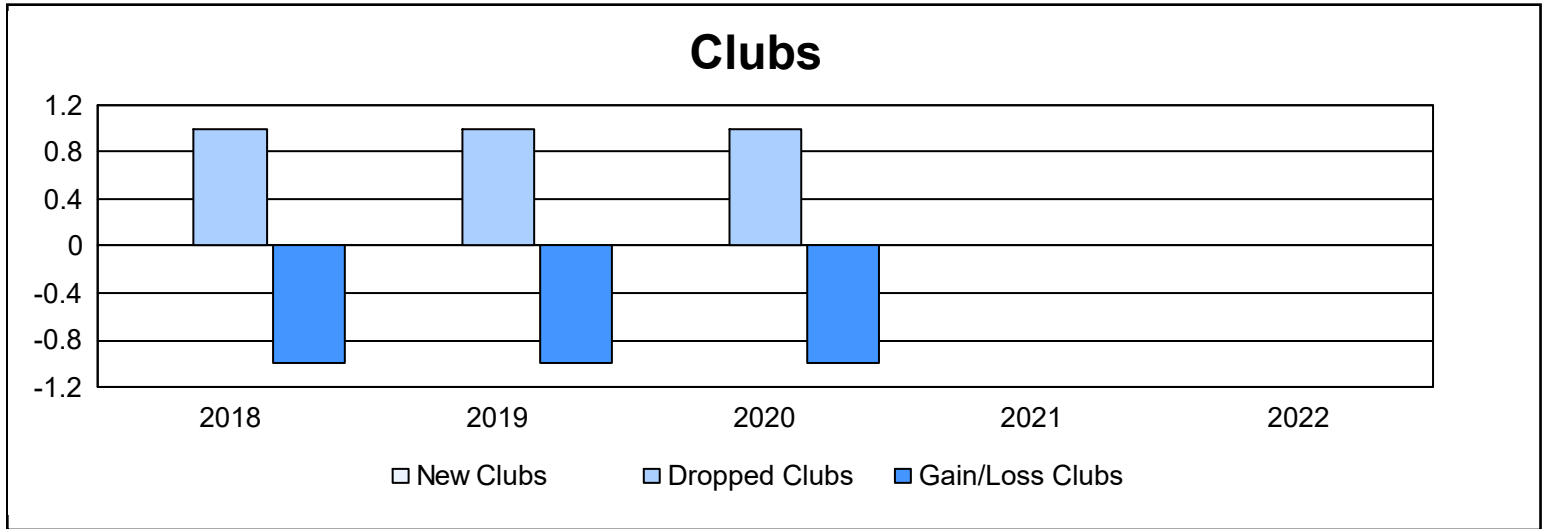

Year	New Clubs	Dropped Clubs	Gain/ Loss Clubs	New Members	Charter Members	Reinstate Members	Transfer Members	Total Member Added	Total Members Dropped	Gain/ Loss Members
2017-2018	0	1	-1	7	1	0	1	9	27	-18
2018-2019	0	1	-1	23	0	1	0	24	25	-1
2019-2020	0	1	-1	7	0	0	0	7	44	-37
2020-2021	0	0	0	15	0	0	2	17	30	-13
2021-2022	0	0	0	27	0	1	7	35	13	22
<b>Average</b>	<b>0</b>	<b>1</b>	<b>-1</b>	<b>16</b>	<b>0</b>	<b>0</b>	<b>2</b>	<b>18</b>	<b>28</b>	<b>-9</b>

### Membership Composition June 2022 Cumulative